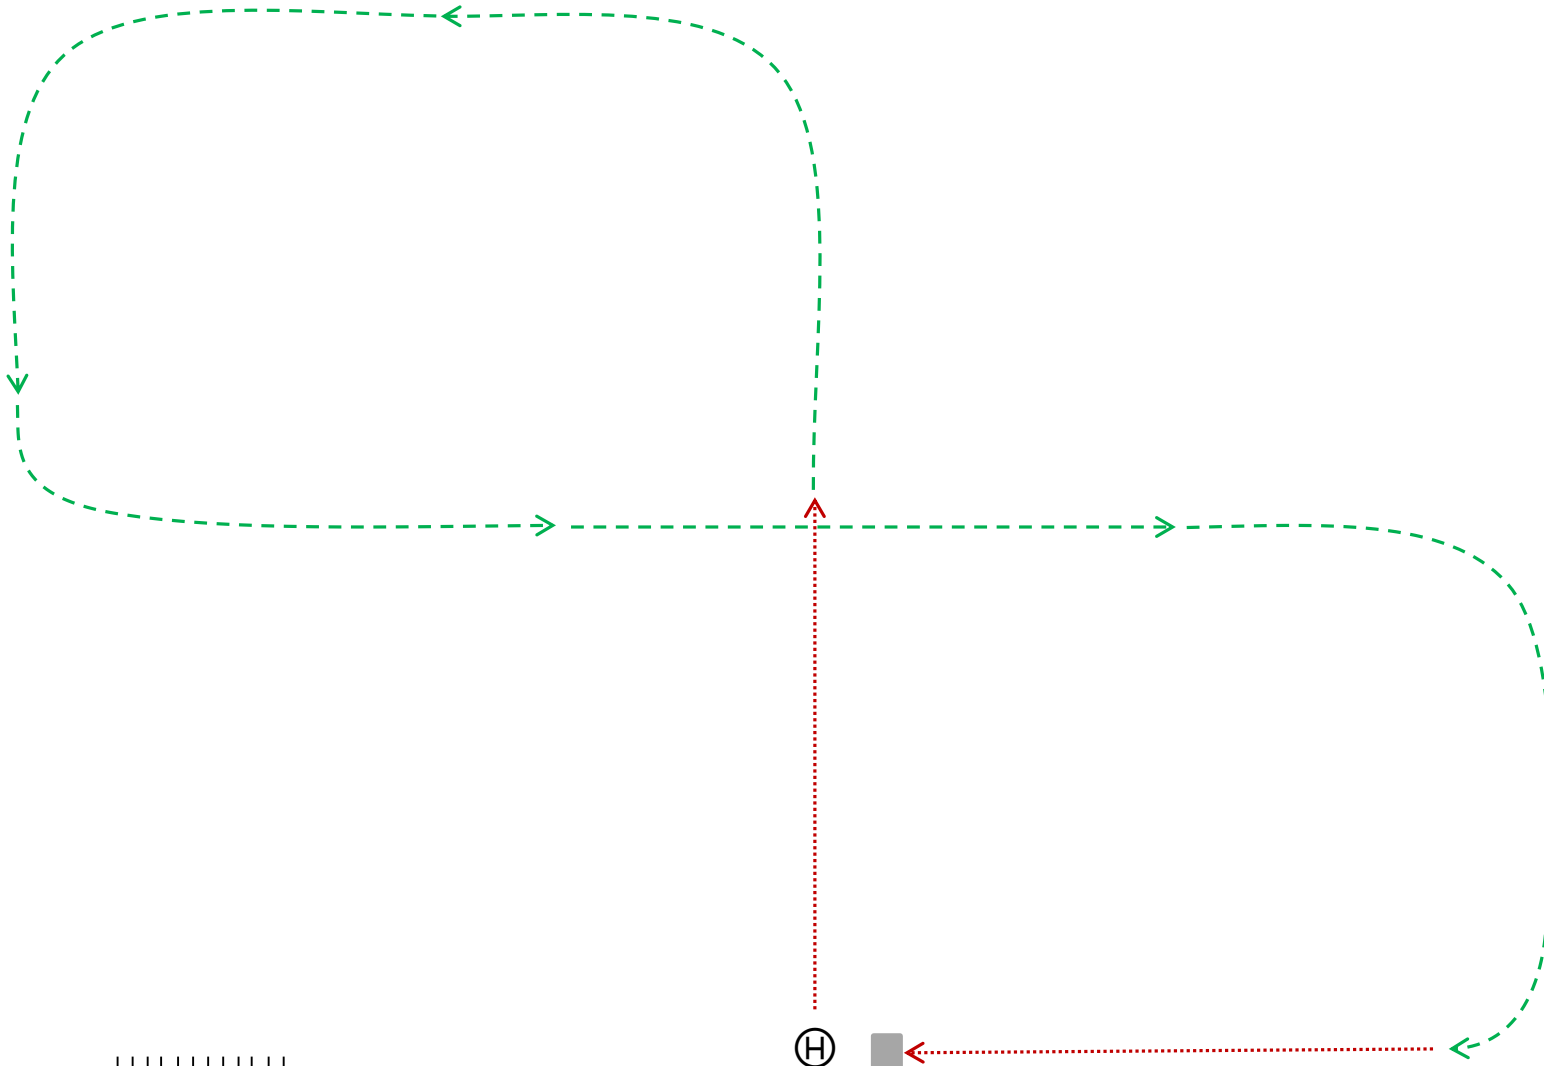

Led Horse

2017

EXIT

Workout

1. Stand In Line
2. Halt in front of Judges
3. Walk straight up centre of arena. At the middle trot and continue straight
4. At the top, turn left, trot to end
5. Turn left, then turn left again at centre
6. Trot across arena to end
7. Turn right, then turn right again
8. Walk to judges. Halt & Present
9. Return to Line Up

Legend

- ⊕ Halt only
- Halt & Present
- ⋯ Walk
- - - Trot
- ||||| Horse Line Up

ENTRY

TENTS

Ⓝ JUDGE Ⓝ JUDGE Ⓝ JUDGE