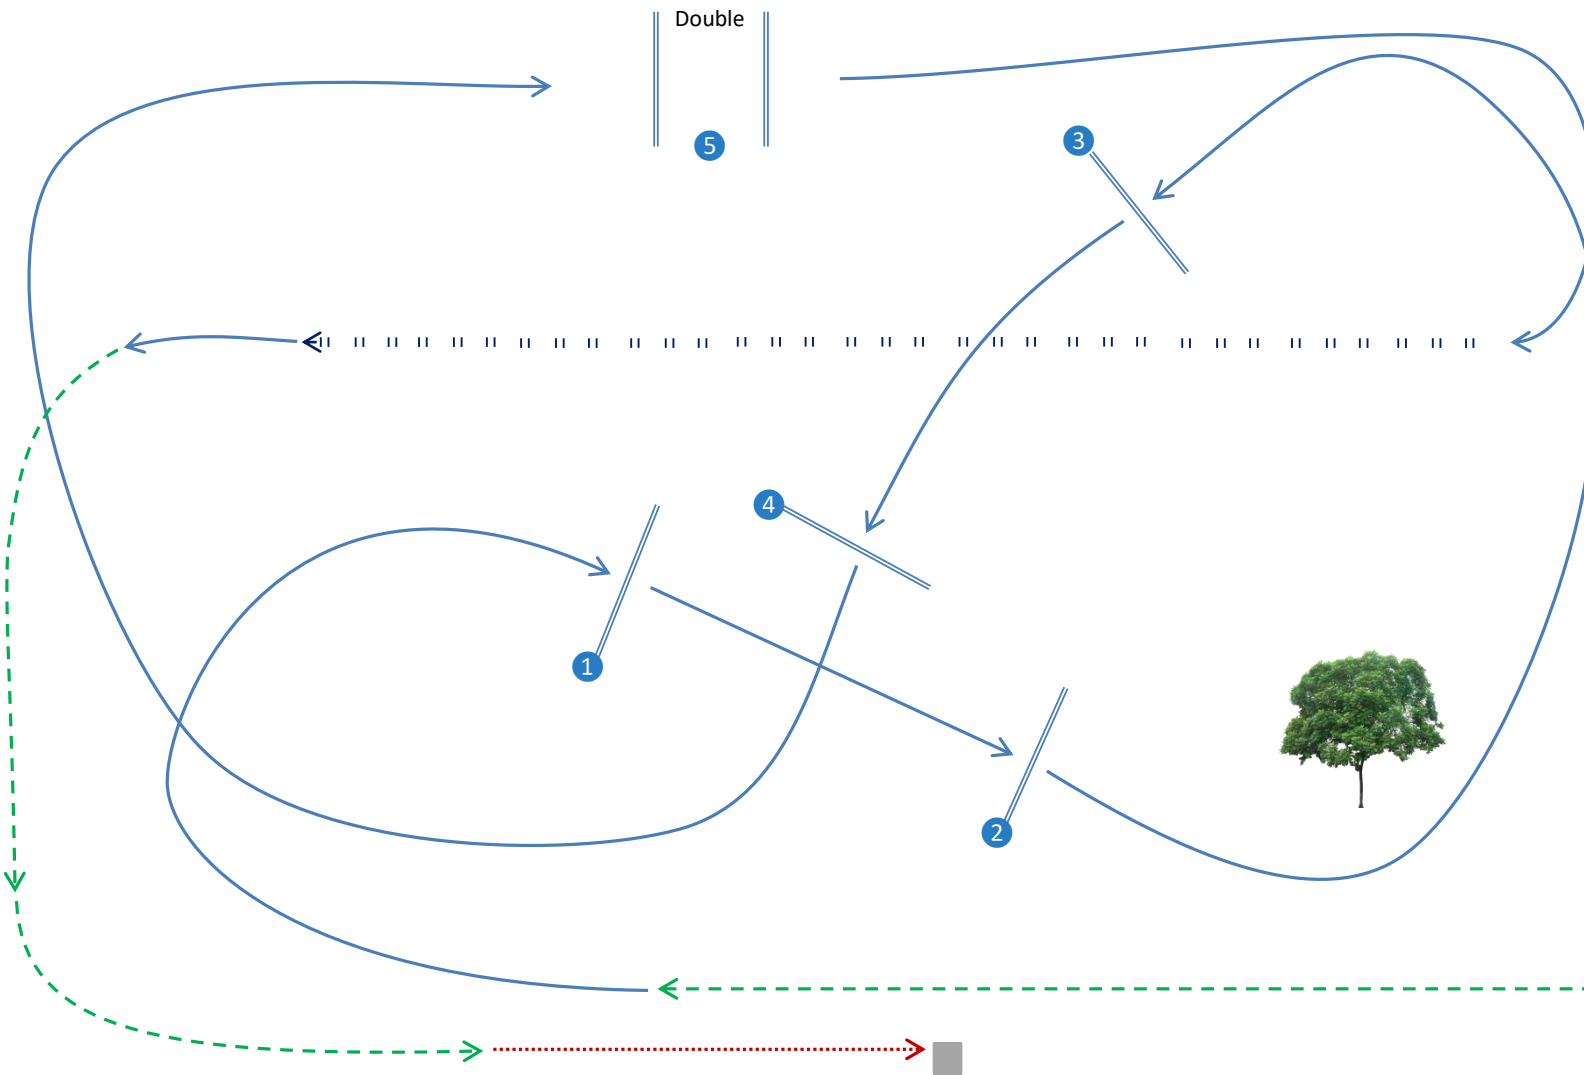

Working Hunter, Horse and Pony

2017

EXIT

Workout

1. Enter at Trot, past judges
2. Canter right, jump 1 & 2
3. Canter left behind tree, jump 3 & 4. Canter right
4. Jump brush double. At end of arena canter right half circle
5. Gallop length of arena
6. Working canter, Trot left
7. Walk then halt and present to judges
8. Leave arena at trot

Legend

- Halt & Present
- Walk
- - - - Trot
- Canter
- || || || || Gallop

ENTRY

TENTS

JUDGE JUDGE JUDGE