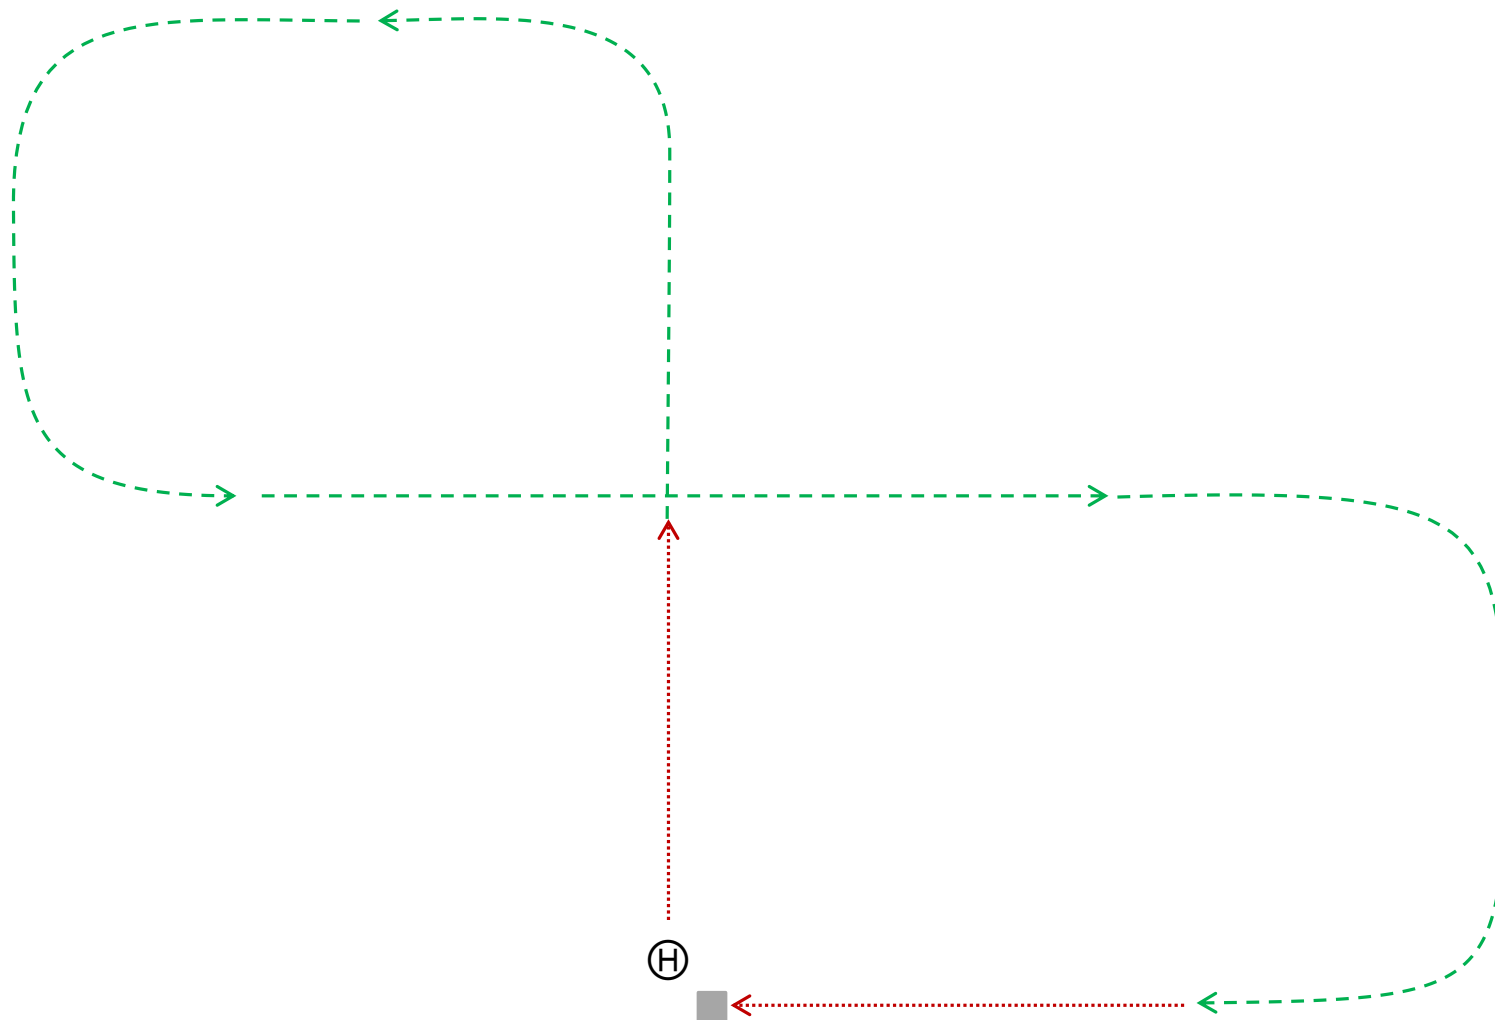

Led Pony

2017

Workout

1. Stand In Line
2. Halt in front of Judges
3. Walk straight up centre of arena. At the middle trot and continue straight
4. At the top, turn left, trot to end
5. Turn left, then turn left again at centre
6. Trot across arena to end
7. Turn right, then turn right again
8. Walk to judges.
Halt & Present
9. Return to Line Up

Legend

- ⊕ Halt only
- Halt & Present
- ⋯ Walk
- - - Trot
- ||||| Horse Line Up

Ⓝ JUDGE Ⓝ JUDGE Ⓝ JUDGE

ENTRY

TENT

EXIT