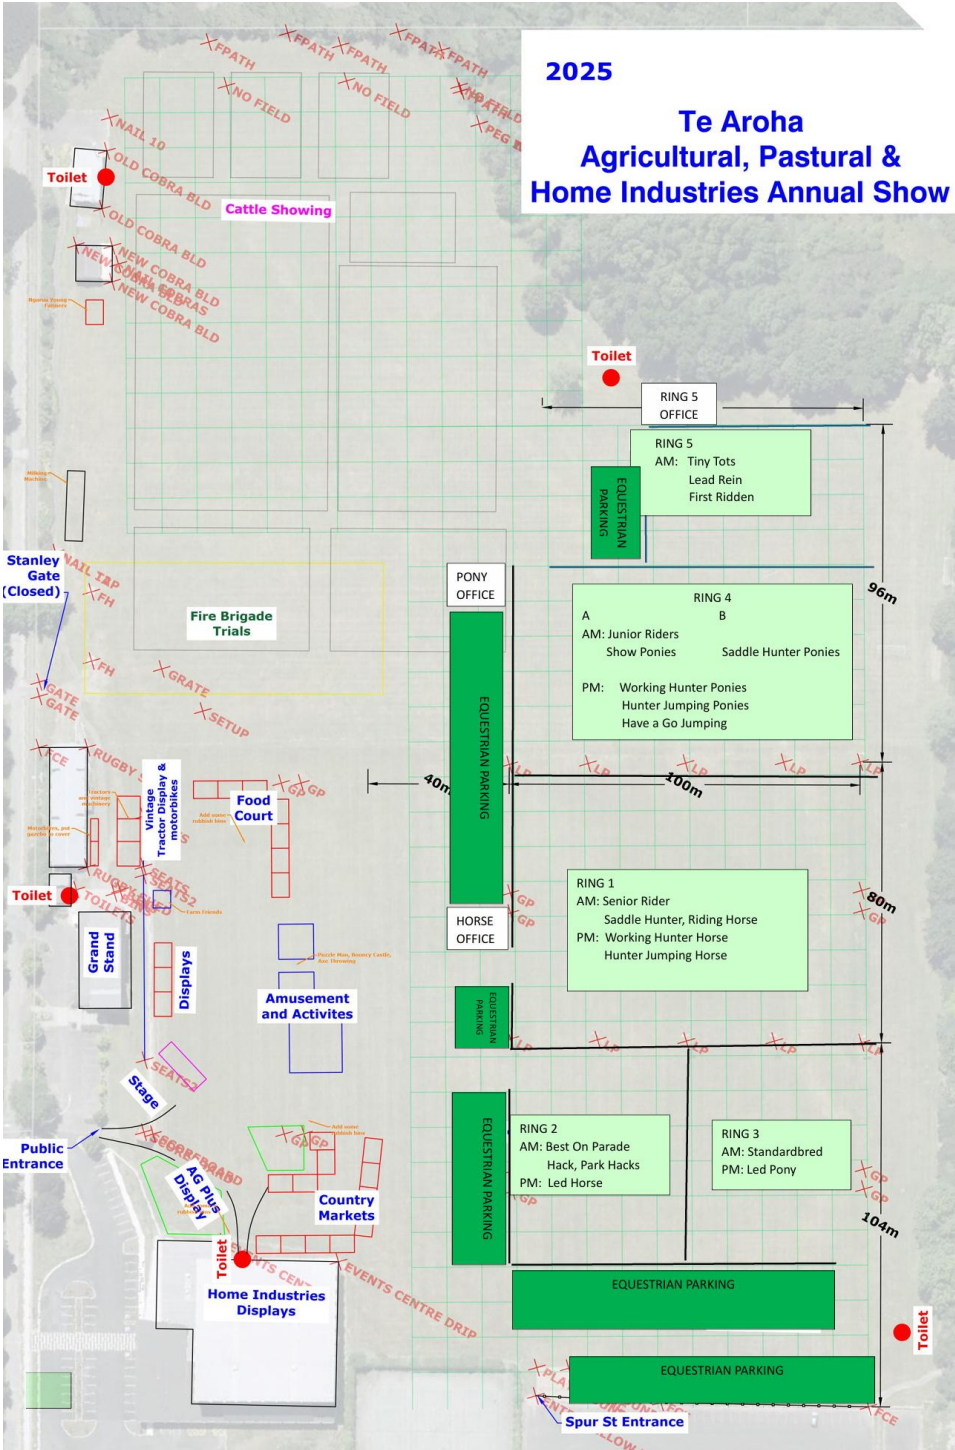

2025

Te Aroha Agricultural, Pastoral & Home Industries Annual Show